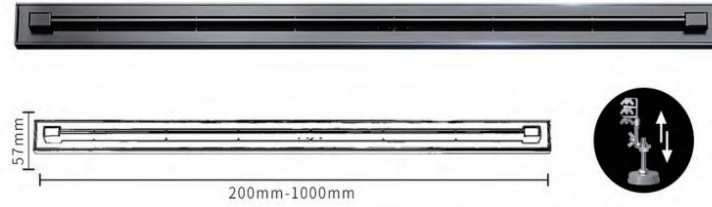

anti-insects

backflow prevent

Plug and play

Smooth drainage

well sealed

FLOOR DRAIN

INVISIBLE FLOOR DRAIN

产品尺寸图/Product dimension drawing