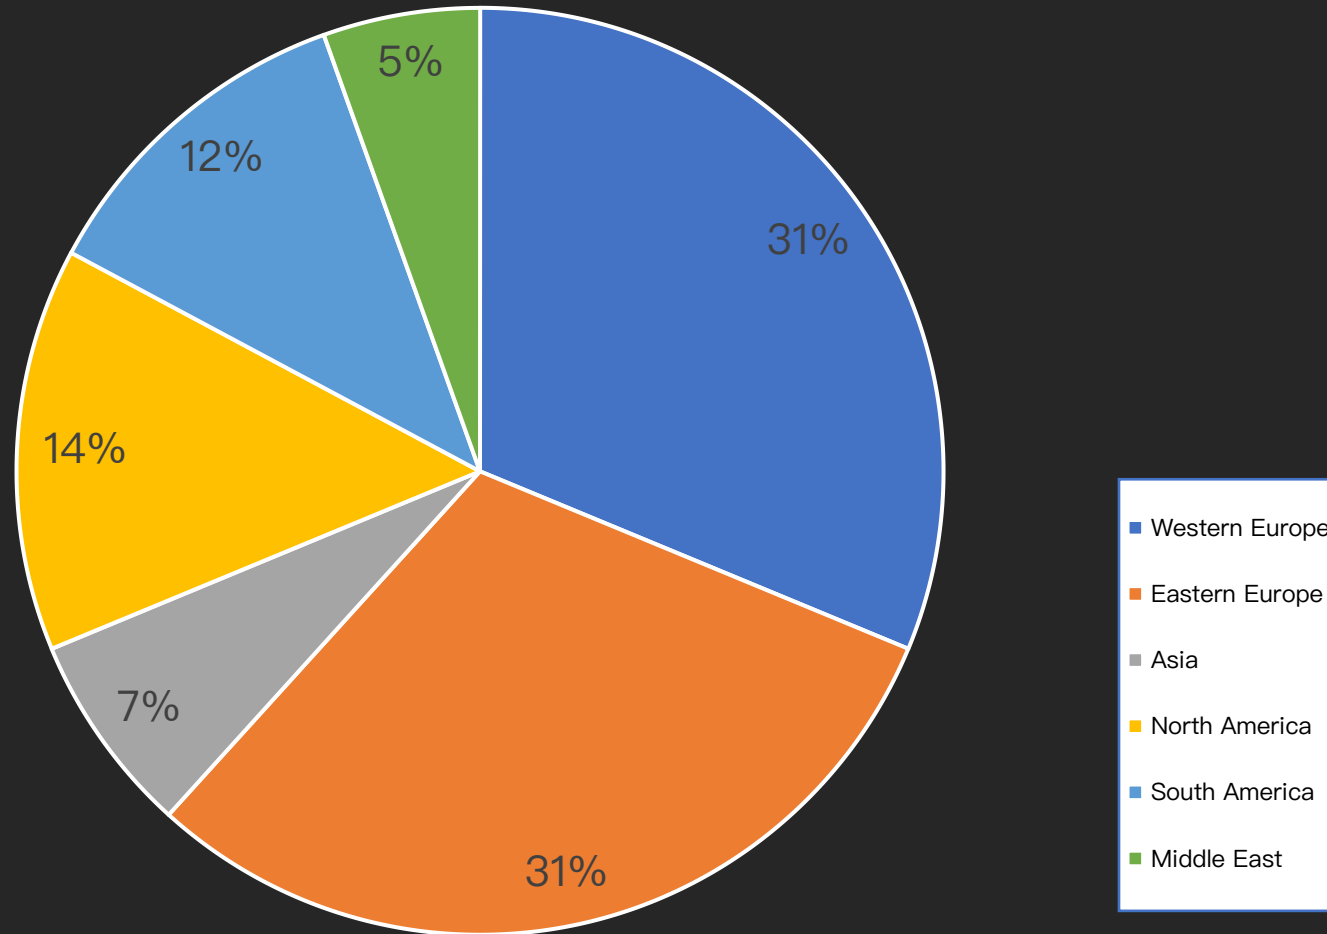

02

MAIN PRODUCTS

- ◆ Faucet
- ◆ Shower Set
- ◆ Shower Room
- ◆ Bathroom Fittings

03 MAIN MARKET

MARKET SHARE

Main customer:

Western Europe:

BRICODEPOT,
EL CORTE INGLES S.A.,
PROCOTA 29 SL