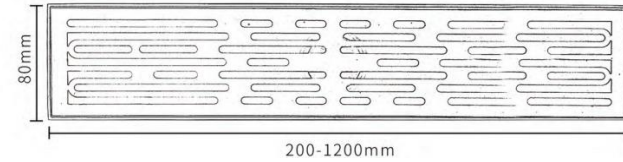

Model: RY-FD2006
Specifications: 80/100 * 200—1200mm
Material: 304 stainless steel
Surface: electroplated/painted /PVD