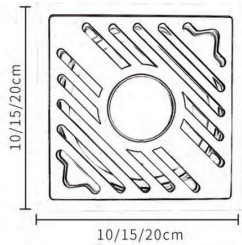

Model: RY-FD002
 Specifications: 10/15/20 cm
 Material: 304 stainless steel
 Surface: electroplated/painted /PVD

Model: RY-FD003
 Specifications: 10/15/20 cm
 Material: 304 stainless steel
 Surface: electroplated/painted /PVD