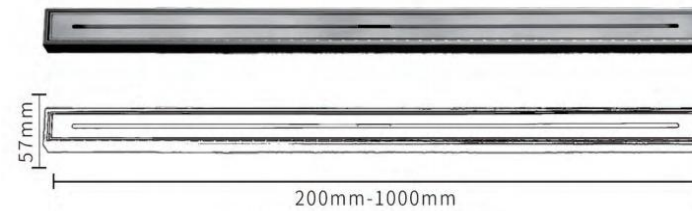

Model: RY-FD2001
 Specifications: 57*200--1000mm
 Material: 304 stainless steel
 Surface: electroplated/painted /PVD

产品尺寸图/Product dimension drawing

Model: RY-FD2002
 Specifications: 57*200--1000mm
 Material: 304 stainless steel
 Surface: electroplated/painted /PVD