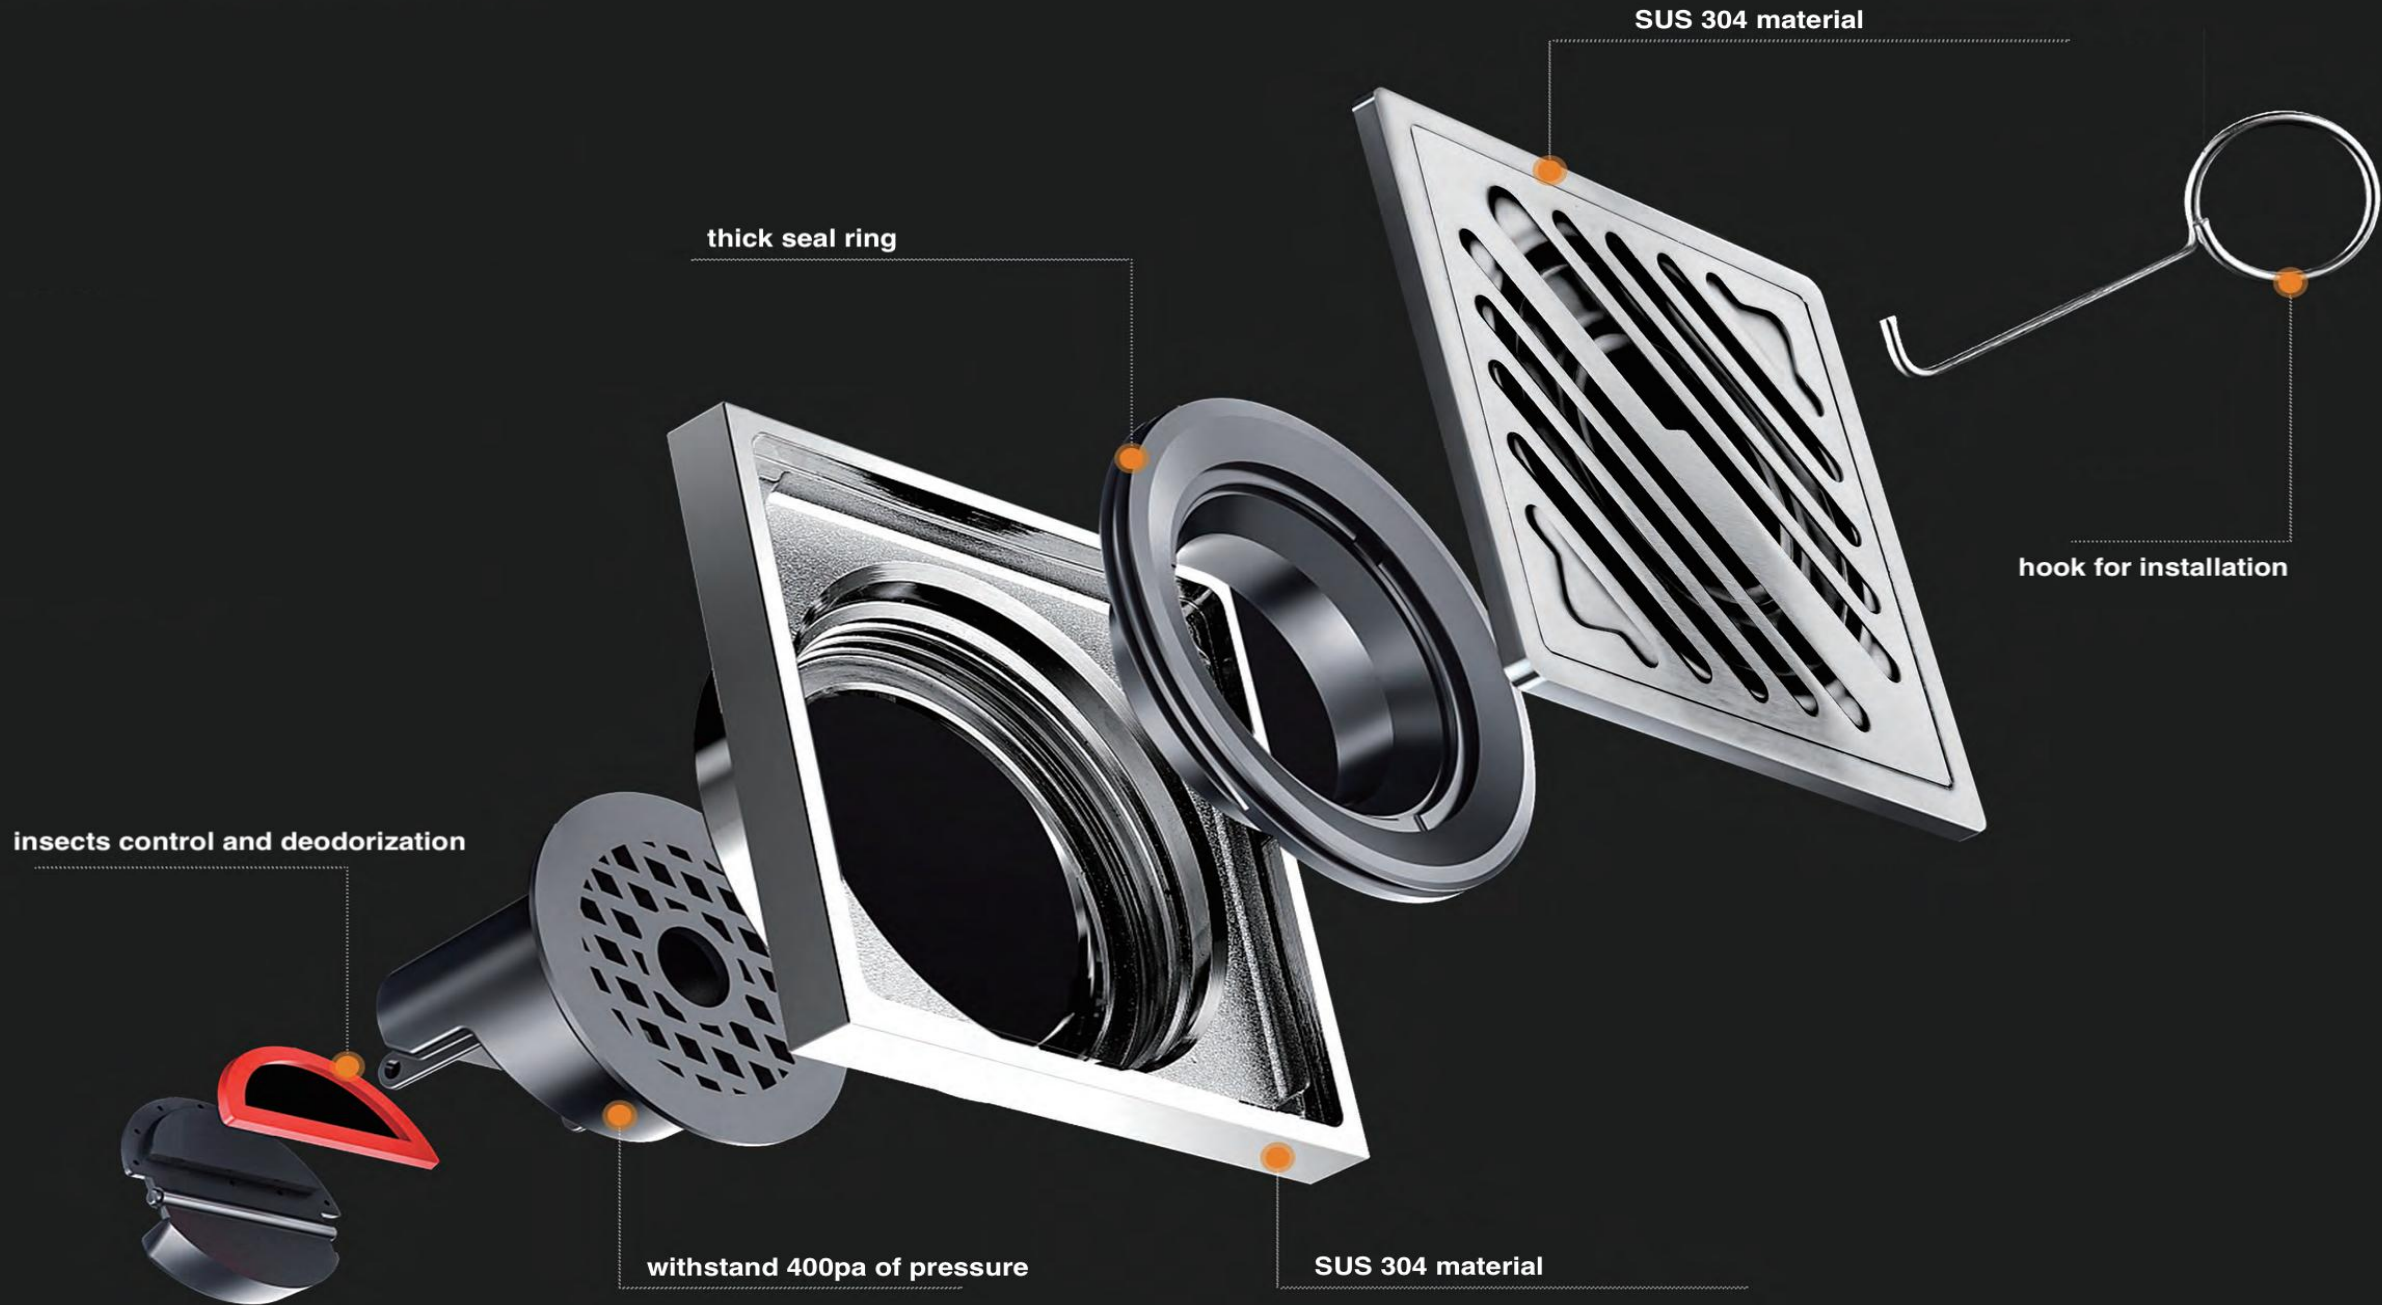

Model : RY-SR013

Size: 1000X1900
1200X1900

Model : RY-SR014

Size: 800X800X1900
900X900X1900

Floor Drain

Non-anti-odor floor drain, patented built-in water seal, super fast drainage area, fast drainage.

* All floor drains, full size inner core.