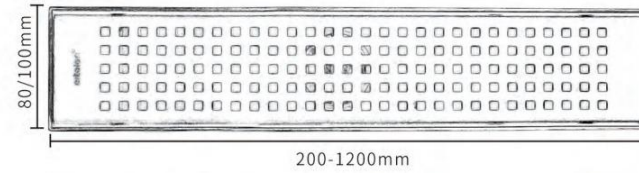

Model: RY-FD2005
Specifications: 100 * 200—1200mm
Material: 304 stainless steel
Surface: electroplated/painted /PVD