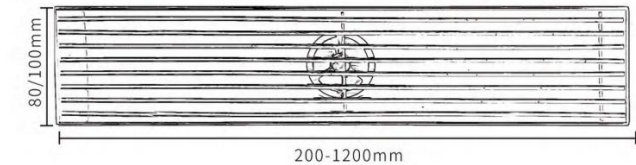

Model: RY-FD2009
Specifications: 68 * 200—1200mm
Material: 304 stainless steel
Surface: electroplated/painted /PVD