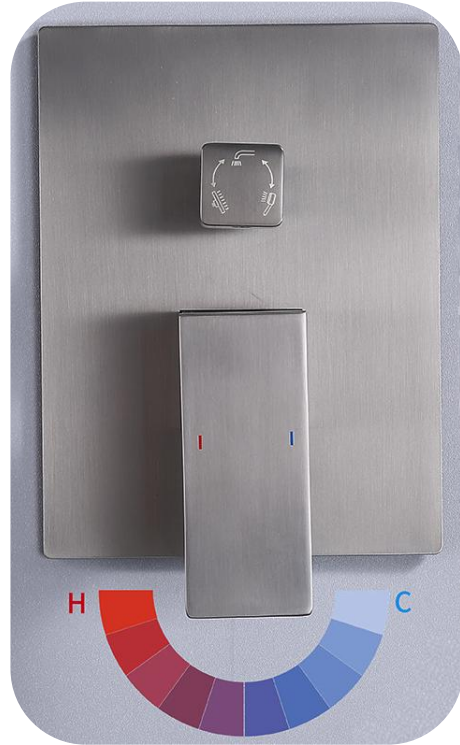

RY-SS702GR

COLOR CUSTOMIZATION Chrome Matt Black Brushed Grey

Concealed