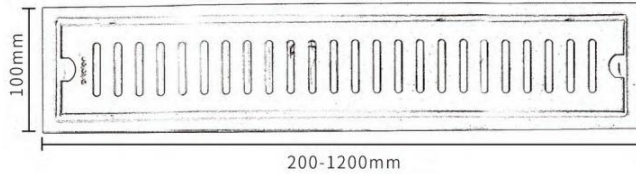

Model: RY-FD2008
Specifications: 80 * 200—1200mm
Material: 304 stainless steel
Surface: electroplated/painted /PVD