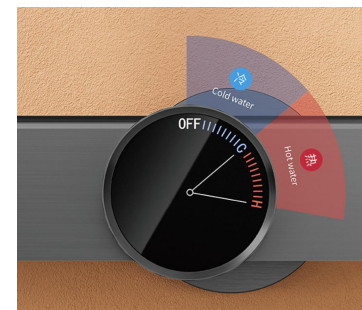

RY-SS802G

RY-SS803W

RY-SS803B

RY-SS803G

RY-SS802GR

460x85mm

Thermostatic technology

EASY SYSTEM
ONE MONO-BLOCK INTERNAL CARTRIDGE, WHICH YOU CAN TAKE OUT AND PUT BACK IN MATTER OF SECONDS.