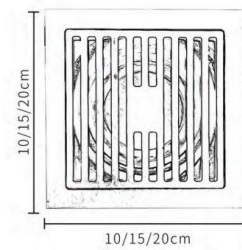

Model: RY-FD005
Specifications: 10/15/20 cm
Material: 304 stainless steel
Surface: electroplated/painted /PVD