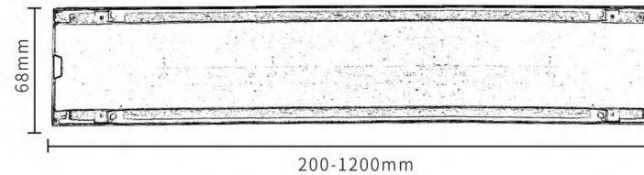

golden

obsidian

grey

bronze

glossy

classic matte

deodorization

anti-insects

backflow prevent

Plug and play

Smooth drainage

well sealed