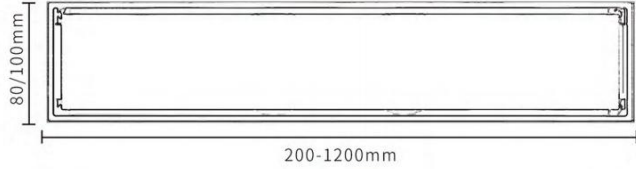

Model: RY-FD2007
Specifications: 80/100 * 200—1200mm
Material: 304 stainless steel
Surface: electroplated/painted /PVD