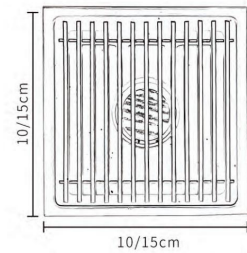

Model: RY-FD006
Specifications: 10/15 cm
Material: 304 stainless steel
Surface: electroplated/painted /PVD