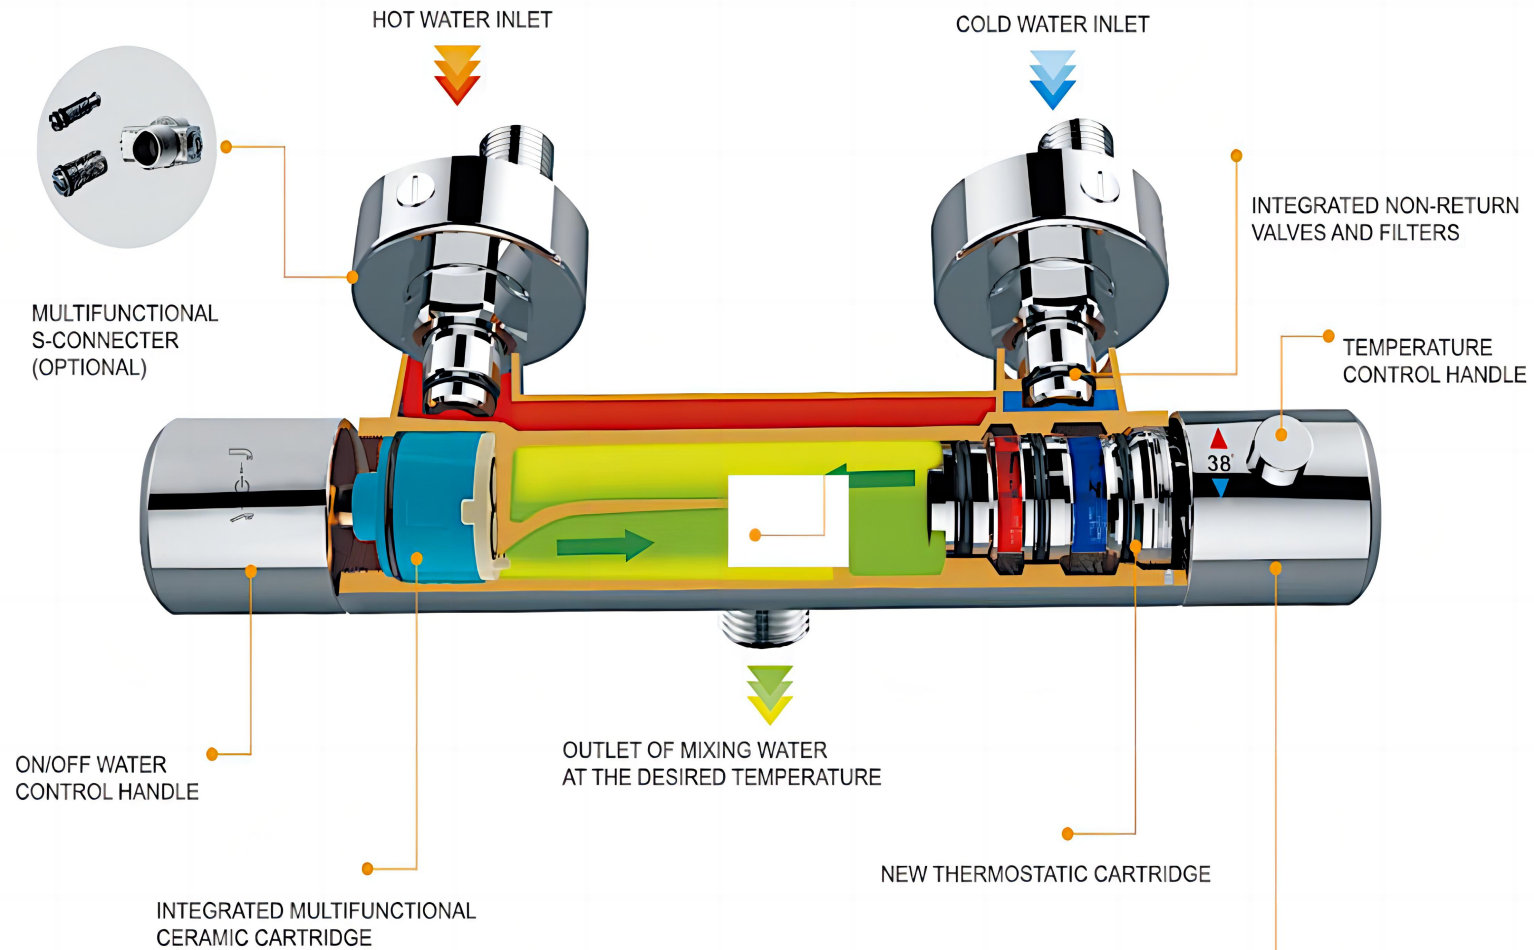

RY-SS802G

RY-SS803W

RY-SS803B

RY-SS803G

RY-SS802GR

460x85mm

Thermostatic technology

EASY SYSTEM
ONE MONO-BLOCK INTERNAL CARTRIDGE, WHICH YOU CAN TAKE OUT AND PUT BACK IN MATTER OF SECONDS.